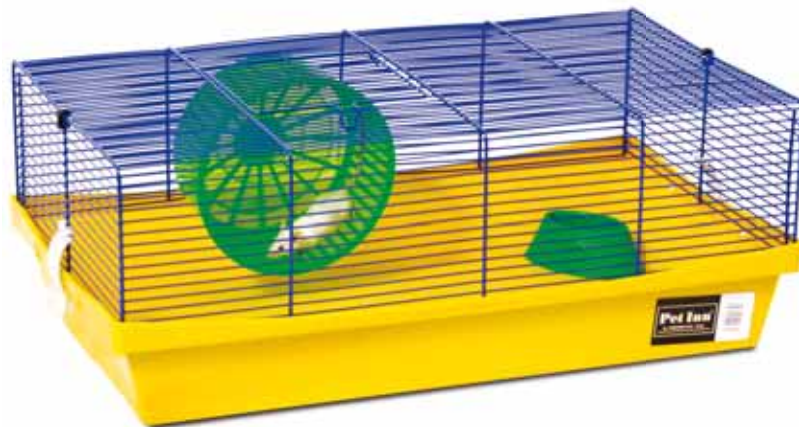

JERRY

cm 48x28,5x18h MIXED COLOURS

4 PCS/BOX cm 58,5x49,5x30h

VOLUME 0,087 m³

28 RD1 2499

AP93990

AP19098

AP10033

AP19061

ASTRO 1

cm 57x30x26h MIXED COLOURS

4 PCS/BOX cm 61,5x58x41h

VOLUME 0,146 m³

14 RD1 2499